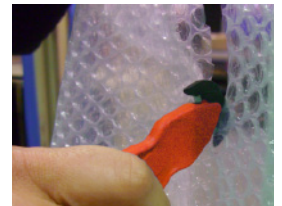

SAFETY CONCEALED CUTTER KLEVER KONCEPT

RECESSED BLADE
Helps reduce injury risk

Code: KLEVER KONCEPT

KLEVER KONCEPT

Klever Konzept is safe, versatile and easy. It is very suitable for cutting packages, cardboards and boxes. Its recessed blade design helps prevent accidental contact, reducing the opportunity for personal injuries.

- The safest choice as a package opener and cardboard cutter
- Recessed blade prevents contact with fingers, eliminating costly injuries
- Prevents damage to the contents
- Ergonomic handle reduces hand fatigue and stress
- Tape slitter at rear (bottom tip)
- Made in USA with high quality German blade

Will not damage packaged goods

Strapping

Bubble Wrap

APPLICATION:

✓ Strapping	✓ Cardboard	✓ Stretch Film
✓ Rubber	✓ Plastic	✓ Tapes
✓ Bubble Wrap	✓ Paper Bag	✓ Pallet Coverings

FEATURES & BENEFITS:

Recessed blade prevents contact with fingers, eliminating costly injuries and prevents contact with contents, eliminating expensive product damage

Heavy Duty Carbon Steel Blade

Ergonomic Comfort Fit Handle
Thumb naturally rests in indent for grip and control

Increased Handle Size
For ergonomic ease of use

Lightweight
Only weighs 15 grams

Order now from Diplomat Blades: